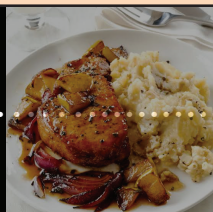

WINES.....	RWF 20,000
SPIRITS/ CHAMPAGNE /SPARKLING WINES.....	RWF 30,000
COGNAC	RWF 35,000
BEERS AND CANNED DRINKS	RWF 1,500

WELCOME!!

ITEMS NAMES

BREAKFAST

PRICE LIST

Plain Omellet.....	Rwf 4,500
Special Omellet.....	Rwf 7,000
Maison Santana Sunrise Breakfast	Rwf 15,000
(Eggs, Bacon, Sausage, Beans, Toast Bread with Avocado with some local honey)	
Toast with Avocado	Rwf 4,000

COFFEE

Cappuccino	Rwf 5,000
Expesso	Rwf 4,500
Black Coffee.....	Rwf 4,000

TEA

Spiced Tea.....	Rwf 3,500
African Tea	Rwf 4,000
Hot Chocolate.....	Rwf 5,000
Black Tea	Rwf 3,000

LIGHT MEALS

Spaghetti Bolognese.....	Rwf 10,000
Spaghetti Naportaine	Rwf 10,000
Mushroom Soup	Rwf 8,000
Vegetable Soup	Rwf 8,000
Porridge	Rwf 8,000
Chef Salad	Rwf 6,000

PORK

Pork Chop With Mashed potato .. and Tomato Sauce	Rwf 17,000
---	------------

WELCOME!!

*MAISON SANTANA
LOCAL FAVORIT*

Agatogo.....	Rwf 12,000
Igisafuriya	Rwf 20,000
(4 people)	
BBQ Grilled Banana.....	Rwf 4,000
BBQ Grilled Patatoes	Rwf 4,000
Rice + Isombe (Vegetables)	Rwf 11,000
Fish Stew with Ugali or Rice.....	Rwf 13,000
Chicken Pilau with Peas.....	Rwf 13,000